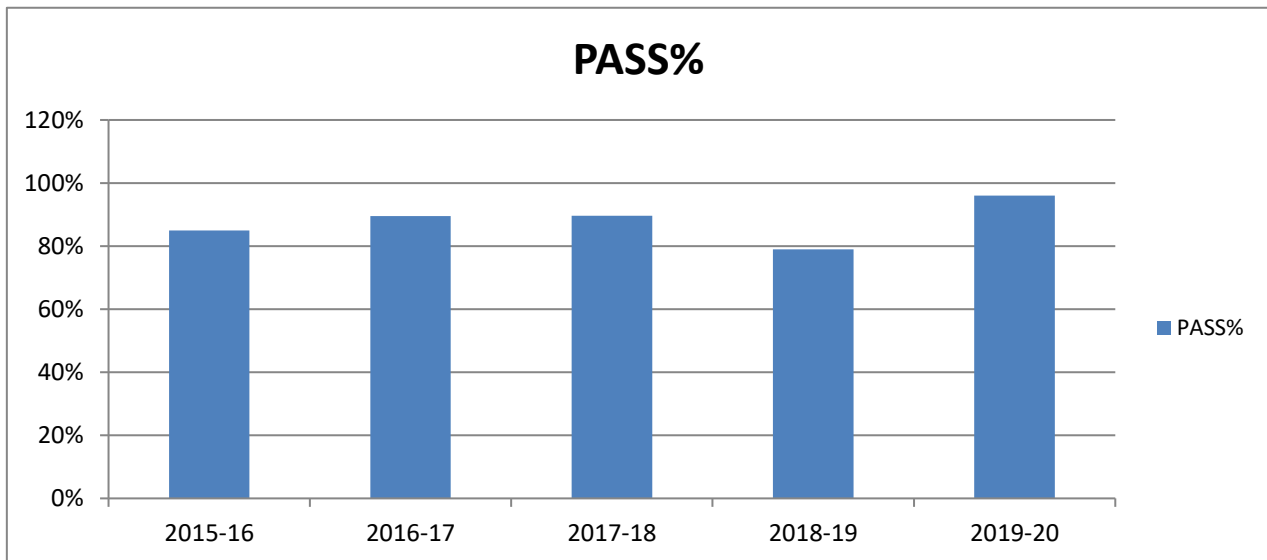

SINGARENI COLLIERIES WOMEN'S DEGREE COLLEGE

DEPARTMENT OF COMMERCE

B.COM (GEN)

SI.NO	YEAR	APPEARED	PASSED	PASS%
1	2015-16	52	44	85%
2	2016-17	67	60	89.50%
3	2017-18	48	43	89.58%
4	2018-19	29	23	79%
5	2019-20	26	25	96%

YEAR	PASS%
2015-16	85%
2016-17	89.50%
2017-18	89.58%
2018-19	79%
2019-20	96%